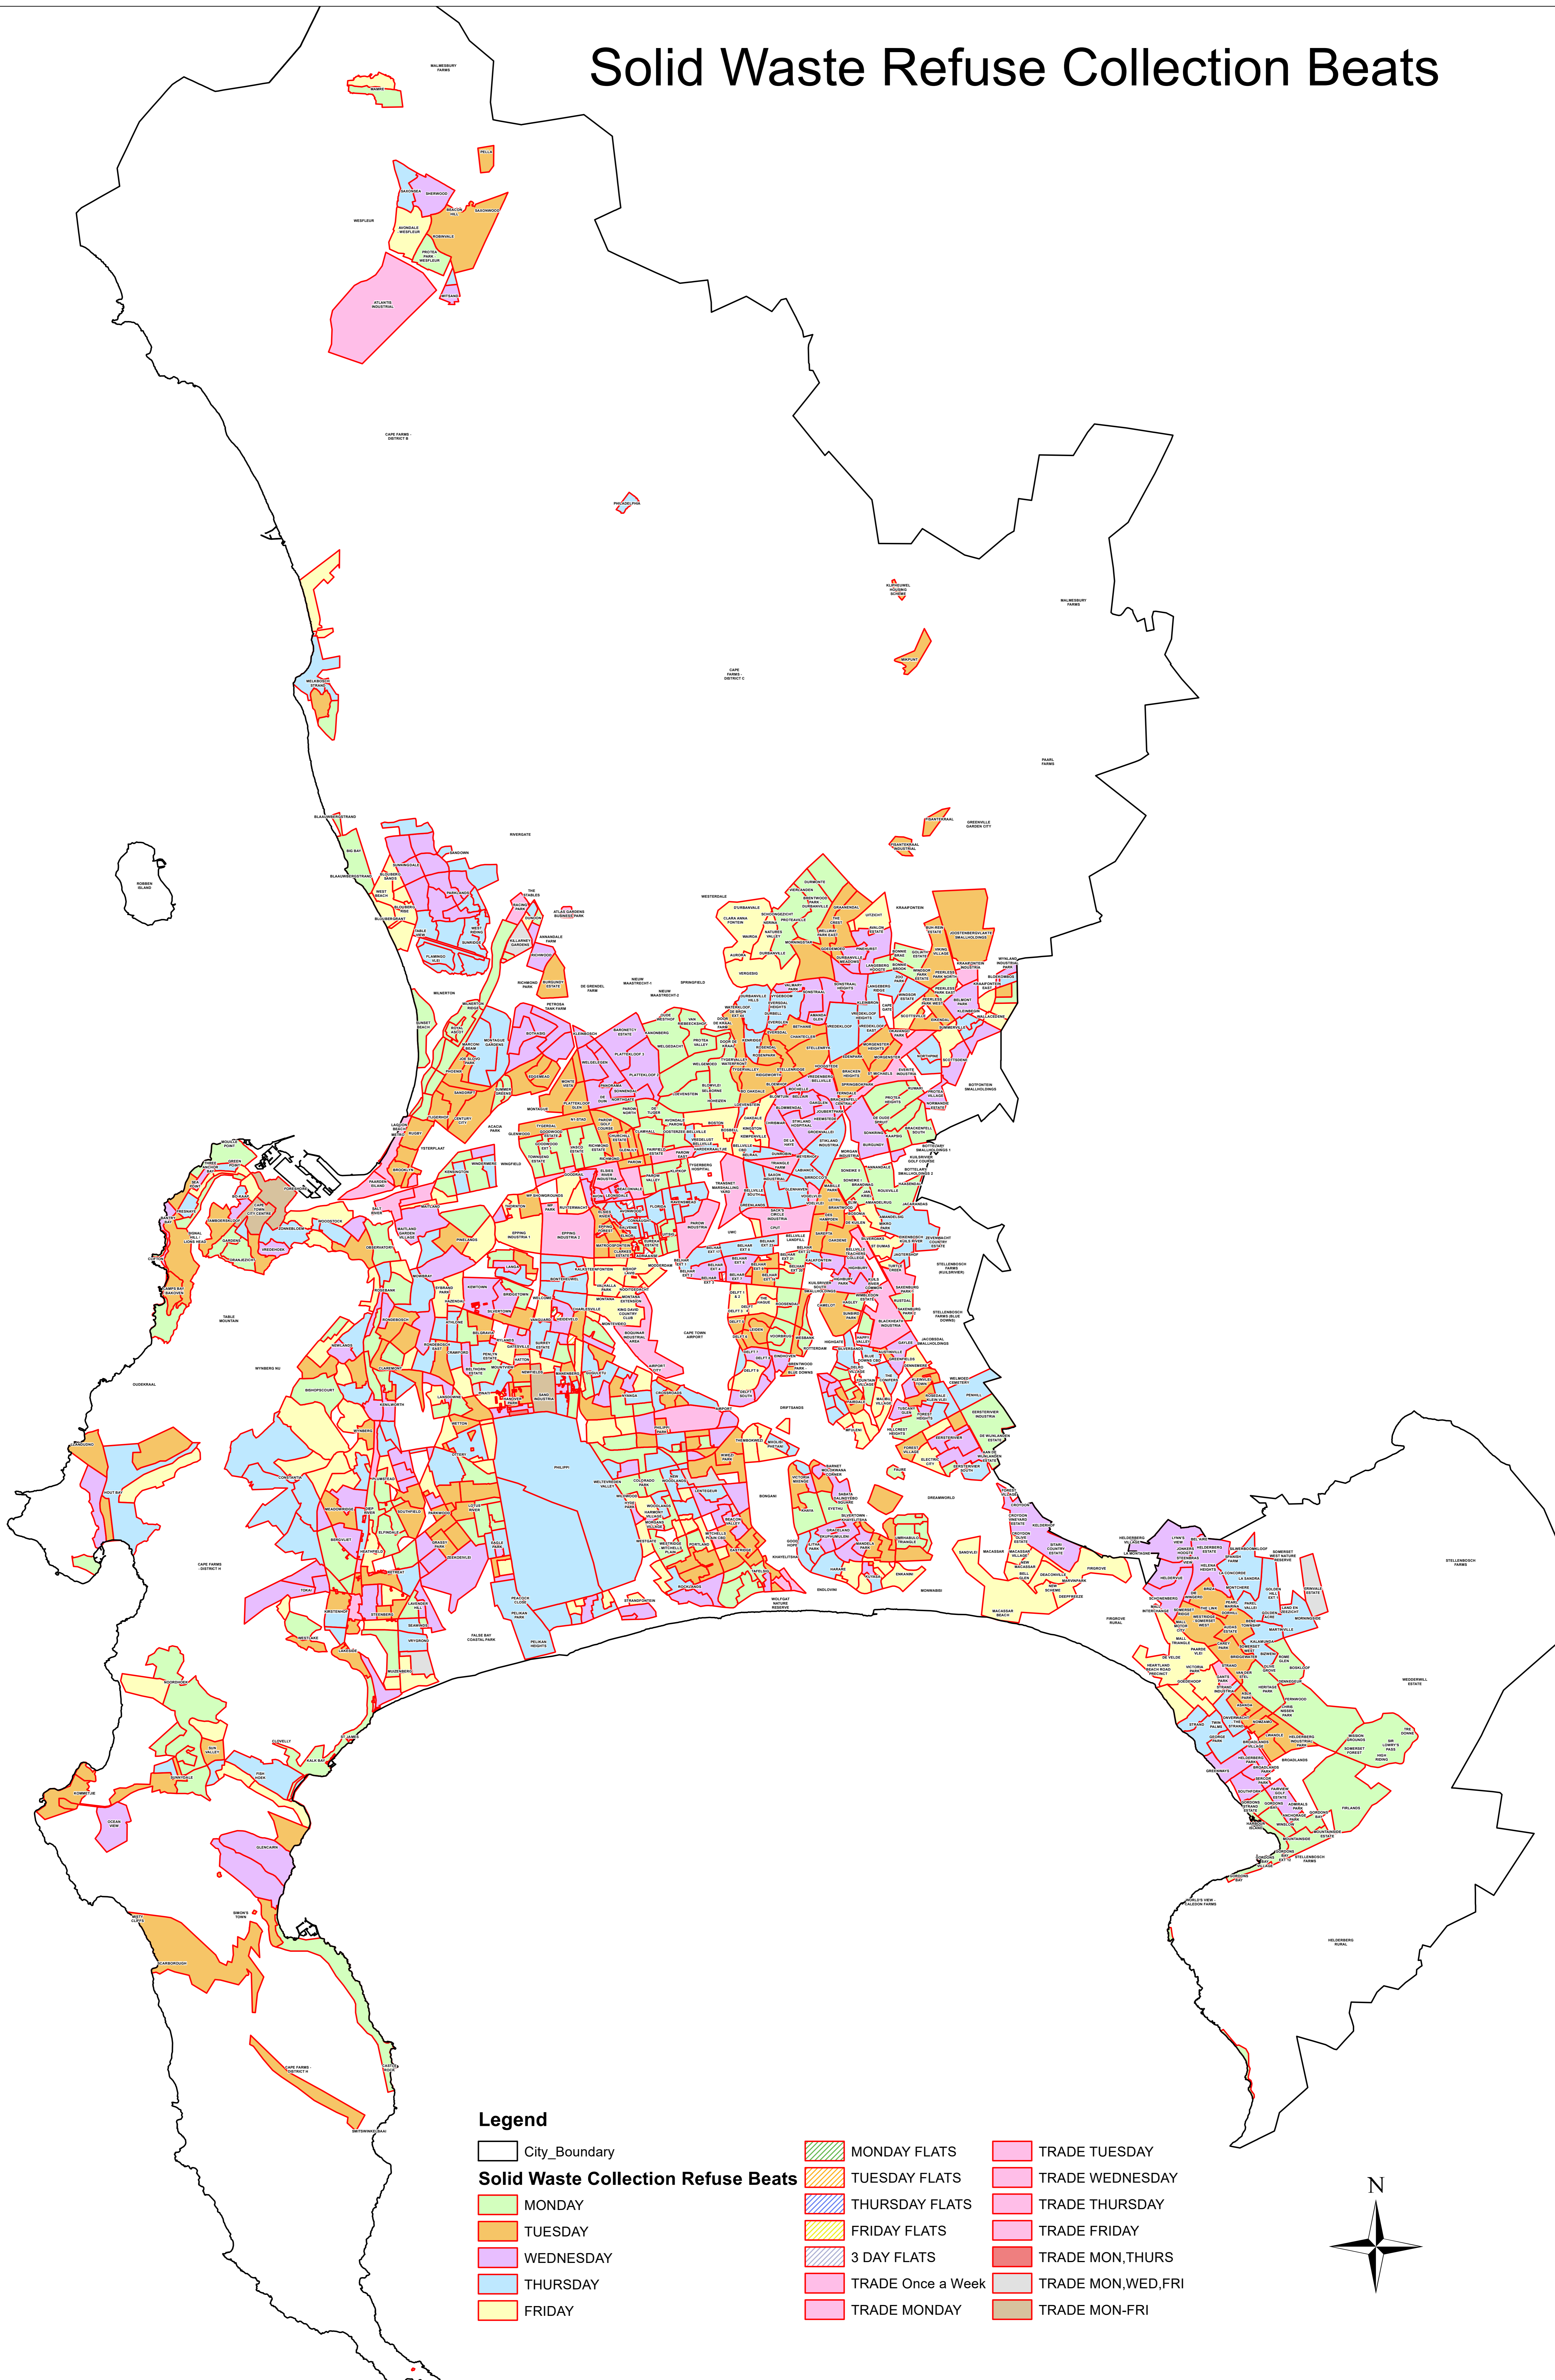

# Solid Waste Refuse Collection Beats

## Legend

City\_Boundary

### Solid Waste Collection Refuse Beats

- MONDAY
- TUESDAY
- WEDNESDAY
- THURSDAY
- FRIDAY

- MONDAY FLATS
- TUESDAY FLATS
- THURSDAY FLATS
- FRIDAY FLATS
- 3 DAY FLATS
- TRADE Once a Week
- TRADE MONDAY
- TRADE TUESDAY
- TRADE WEDNESDAY
- TRADE THURSDAY
- TRADE FRIDAY
- TRADE MON,THURS
- TRADE MON,WED,FRI
- TRADE MON-FRI